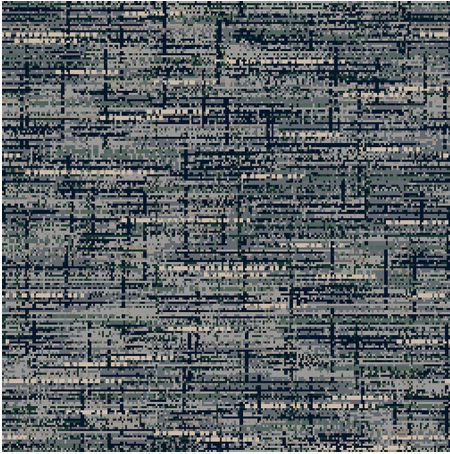

9548B

Colour: Grey

Match: Straight

Range: Distressed, Texture

Repeat: 0.91m (36")

Width: 3.66m (12ft)

Calderdale™

2024 © Calderdale Carpets

Available in:

9548C

9548A

9548E

9548D

9548H

9548B

Calderdale™