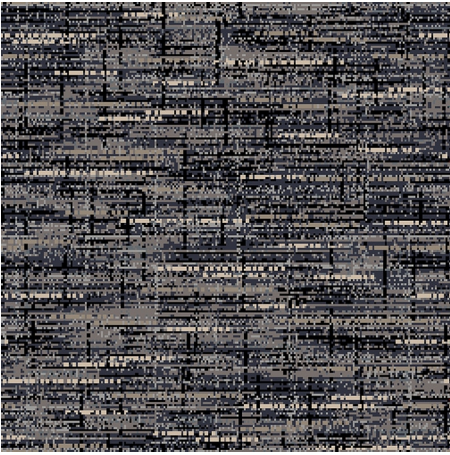

9548B

Colour: Grey

Match: Straight

Range: Distressed, Texture

Repeat: 0.91m (36")

Width: 3.66m (12ft)

Calderdale™

2024 © Calderdale Carpets

Available in:

9548C

9548A

9548E

9548D

9548H

9548B

Calderdale™

2024 © Calderdale Carpets