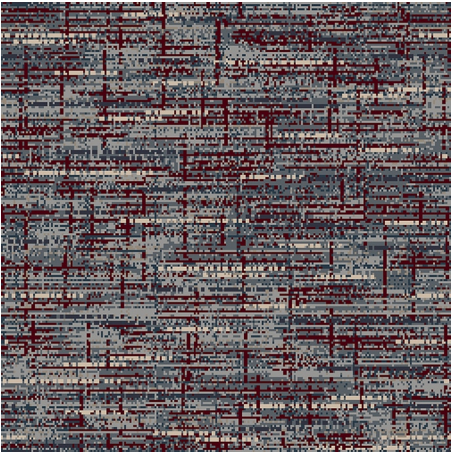

9548B

Colour: Grey

Match: Straight

Range: Distressed, Texture

Repeat: 0.91m (36")

Width: 3.66m (12ft)

Calderdale™

2024 © Calderdale Carpets

Available in:

9548C

9548A

9548E

9548D

9548H

9548B

Calderdale™