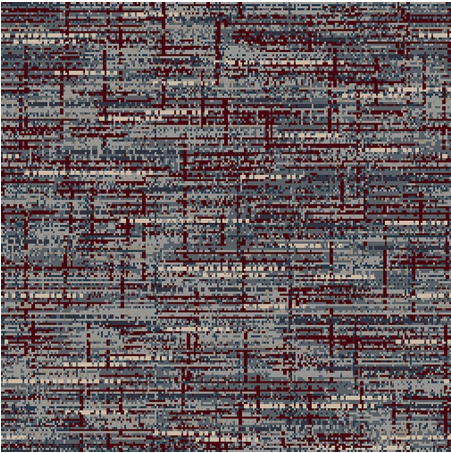

9548H

Colour: Grey, Black

Match: Straight

Range: Distressed, Texture

Repeat: 0.91m (36")

Width: 3.66m (12ft)

Calderdale™

2024 © Calderdale Carpets

Available in:

9548C

9548A

9548E

9548D

9548H

9548B

Calderdale™