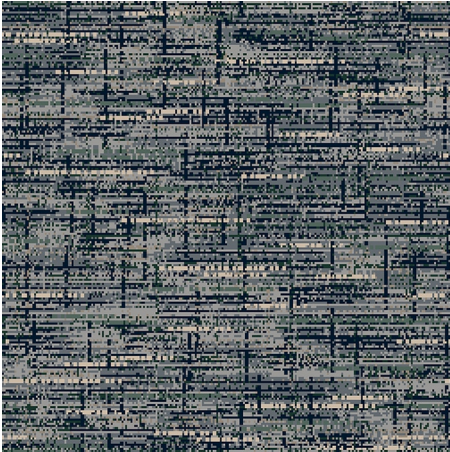

9548H

Colour: Grey, Black

Match: Straight

Range: Distressed, Texture

Repeat: 0.91m (36")

Width: 3.66m (12ft)

Calderdale™

2024 © Calderdale Carpets

Available in:

9548C

9548A

9548E

9548D

9548H

9548B

Calderdale™