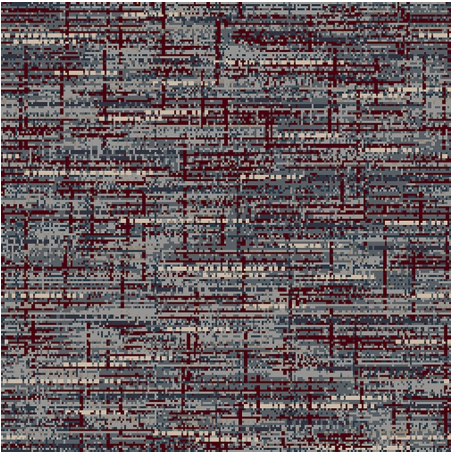

9548D

Colour: Red, Grey

Match: Straight

Range: Distressed, Texture

Repeat: 0.91m (36")

Width: 3.66m (12ft)

Calderdale™

2024 © Calderdale Carpets

Available in:

9548C

9548A

9548E

9548D

9548H

9548B

Calderdale™