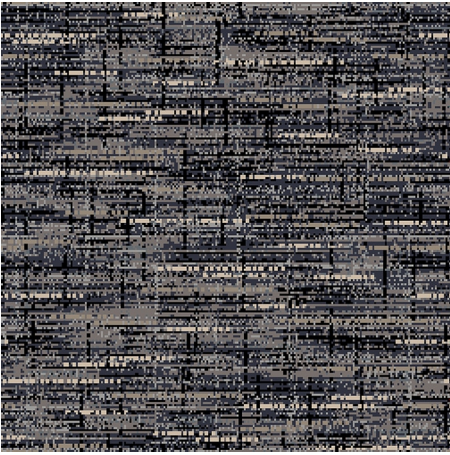

9548D

Colour: Red, Grey

Match: Straight

Range: Distressed, Texture

Repeat: 0.91m (36")

Width: 3.66m (12ft)

Calderdale™

2024 © Calderdale Carpets

Available in:

9548C

9548A

9548E

9548D

9548H

9548B

Calderdale™

2024 © Calderdale Carpets