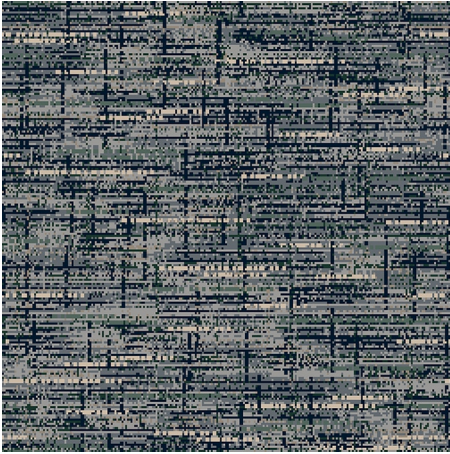

9548D

Colour: Red, Grey

Match: Straight

Range: Distressed, Texture

Repeat: 0.91m (36")

Width: 3.66m (12ft)

Calderdale™

2024 © Calderdale Carpets

Available in:

9548C

9548A

9548E

9548D

9548H

9548B

Calderdale™