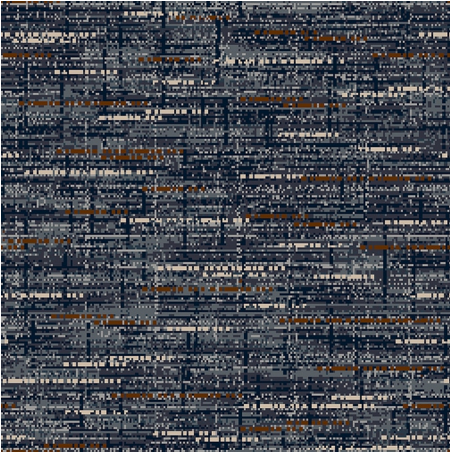

9548D

Colour: Red, Grey

Match: Straight

Range: Distressed, Texture

Repeat: 0.91m (36")

Width: 3.66m (12ft)

Calderdale™

2024 © Calderdale Carpets

Available in:

9548C

9548A

9548E

9548D

9548H

9548B

Calderdale™