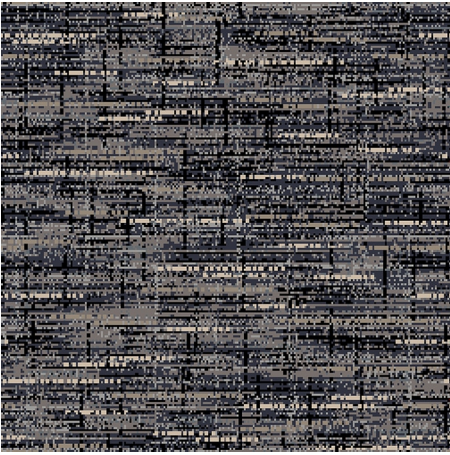

9548E

Colour: Grey, Green

Match: Straight

Range: Distressed, Texture

Repeat: 0.91m (36")

Width: 3.66m (12ft)

Calderdale™

2025 © Calderdale Carpets

Available in:

9548C

9548A

9548E

9548D

9548H

9548B

Calderdale™