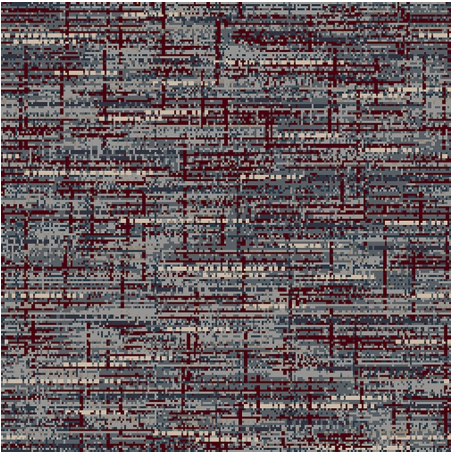

9548E

Colour: Grey, Green

Match: Straight

Range: Distressed, Texture

Repeat: 0.91m (36")

Width: 3.66m (12ft)

Calderdale™

2025 © Calderdale Carpets

Available in:

9548C

9548A

9548E

9548D

9548H

9548B

Calderdale™