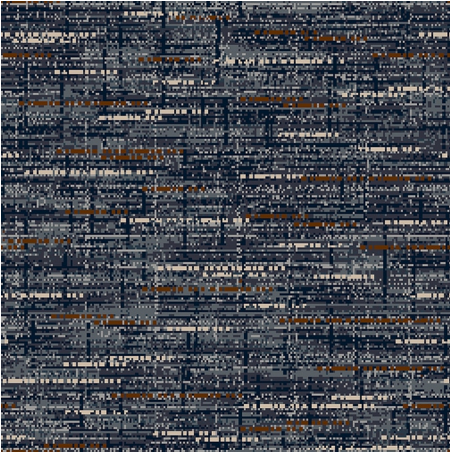

9548E

Colour: Grey, Green

Match: Straight

Range: Distressed, Texture

Repeat: 0.91m (36")

Width: 3.66m (12ft)

Calderdale™

2025 © Calderdale Carpets

Available in:

9548C

9548A

9548E

9548D

9548H

9548B

Calderdale™