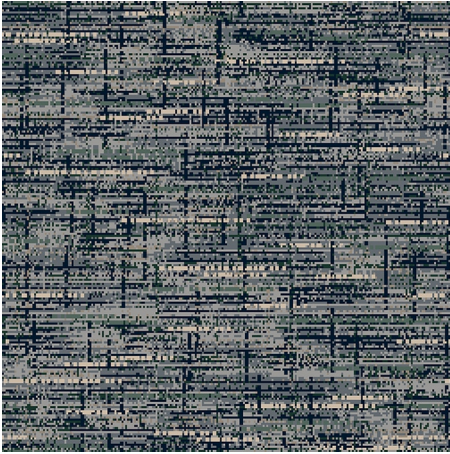

9548E

Colour: Grey, Green

Match: Straight

Range: Distressed, Texture

Repeat: 0.91m (36")

Width: 3.66m (12ft)

Calderdale™

2025 © Calderdale Carpets

Available in:

9548C

9548A

9548E

9548D

9548H

9548B

Calderdale™