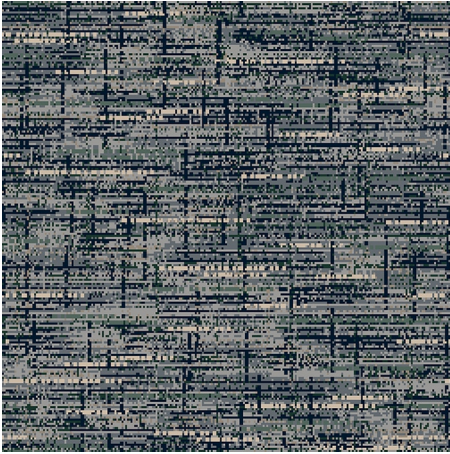

9548A

Colour: Blue, Bronze

Match: Straight

Range: Distressed, Texture

Repeat: 0.91m (36")

Width: 3.66m (12ft)

Calderdale™

2025 © Calderdale Carpets

Available in:

9548C

9548A

9548E

9548D

9548H

9548B

Calderdale™