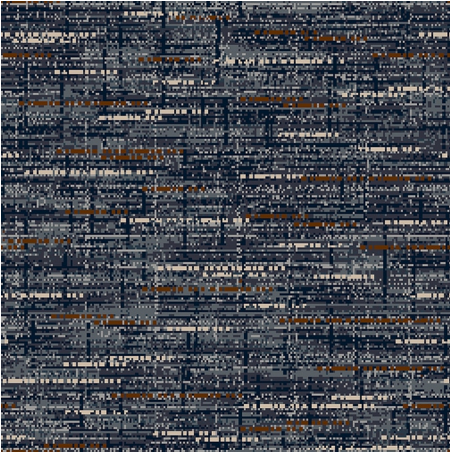

9548A

Colour: Blue, Bronze

Match: Straight

Range: Distressed, Texture

Repeat: 0.91m (36")

Width: 3.66m (12ft)

Calderdale™

2025 © Calderdale Carpets

Available in:

9548C

9548A

9548E

9548D

9548H

9548B

Calderdale™