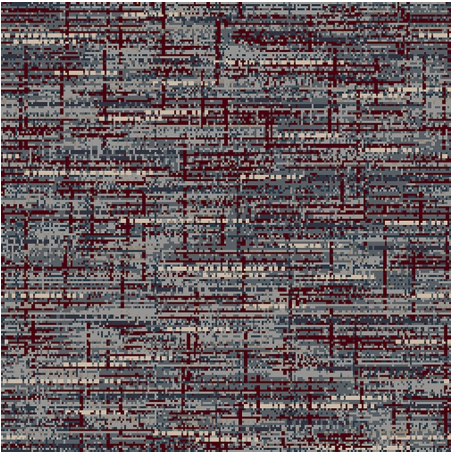

9548A

Colour: Blue, Bronze

Match: Straight

Range: Distressed, Texture

Repeat: 0.91m (36")

Width: 3.66m (12ft)

Calderdale™

2025 © Calderdale Carpets

Available in:

9548C

9548A

9548E

9548D

9548H

9548B

Calderdale™