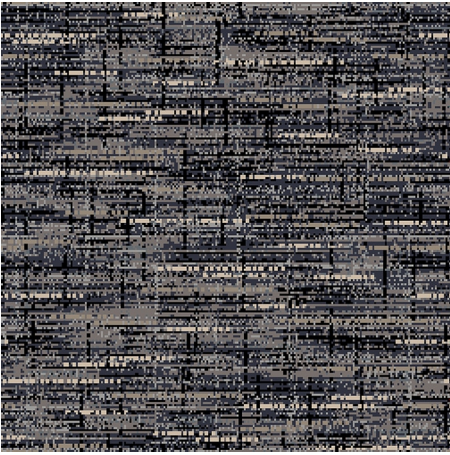

9548A

Colour: Blue, Bronze

Match: Straight

Range: Distressed, Texture

Repeat: 0.91m (36")

Width: 3.66m (12ft)

Calderdale™

2025 © Calderdale Carpets

Available in:

9548C

9548A

9548E

9548D

9548H

9548B

Calderdale™