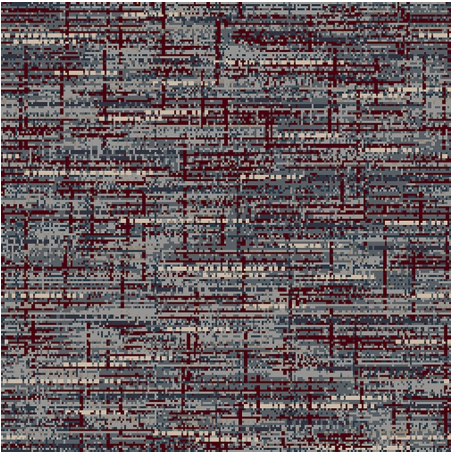

9548C

Colour: Grey, Bronze, Beige, Red

Match: Straight

Range: Distressed, Texture

Repeat: 0.91m (36")

Width: 3.66m (12ft)

Calderdale™

2024 © Calderdale Carpets

Available in:

9548C

9548A

9548E

9548D

9548H

9548B

Calderdale™