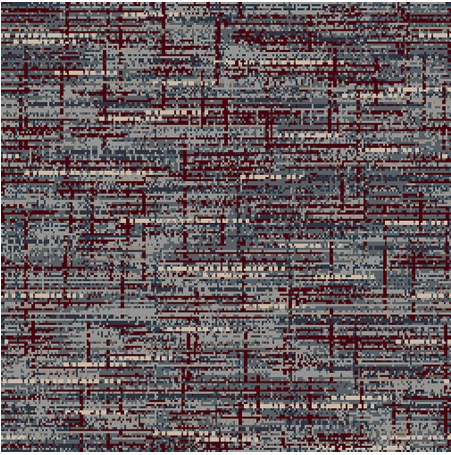

9548C

Colour: Grey, Bronze, Beige, Red

Match: Straight

Range: Distressed, Texture

Repeat: 0.91m (36")

Width: 3.66m (12ft)

Calderdale™

2025 © Calderdale Carpets

Available in:

9548C

9548A

9548E

9548D

9548H

9548B

Calderdale™