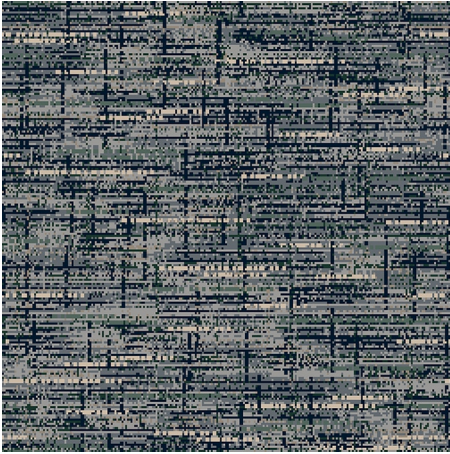

9548C

Colour: Grey, Bronze, Beige, Red

Match: Straight

Range: Distressed, Texture

Repeat: 0.91m (36")

Width: 3.66m (12ft)

Calderdale™

2024 © Calderdale Carpets

Available in:

9548C

9548A

9548E

9548D

9548H

9548B

Calderdale™