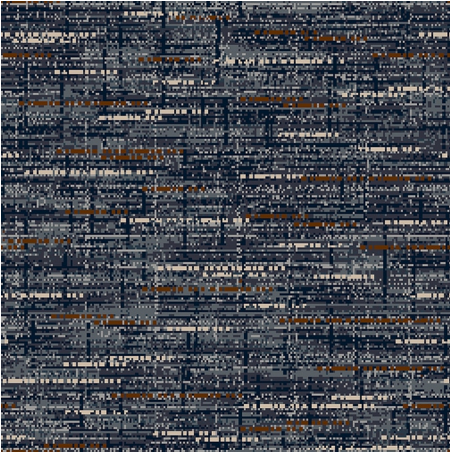

9548C

Colour: Grey, Bronze, Beige, Red

Match: Straight

Range: Distressed, Texture

Repeat: 0.91m (36")

Width: 3.66m (12ft)

Calderdale™

2024 © Calderdale Carpets

Available in:

9548C

9548A

9548E

9548D

9548H

9548B

Calderdale™