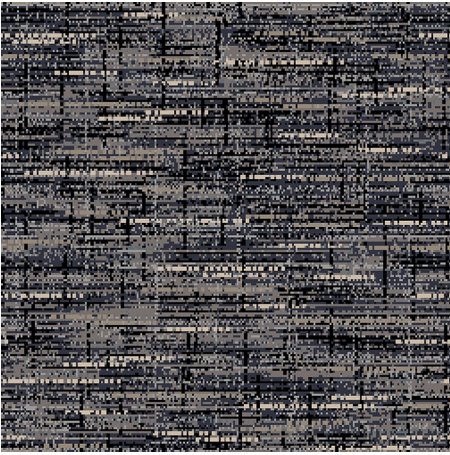

9548C

Colour: Grey, Bronze, Beige, Red

Match: Straight

Range: Distressed, Texture

Repeat: 0.91m (36")

Width: 3.66m (12ft)

Calderdale™

2025 © Calderdale Carpets

Available in:

9548C

9548A

9548E

9548D

9548H

9548B

Calderdale™