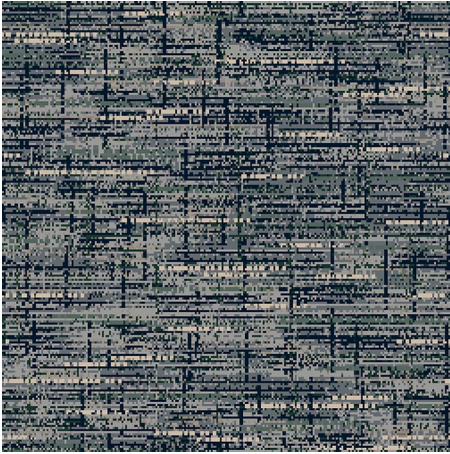

9548C

Colour: Grey, Bronze, Beige, Red

Match: Straight

Range: Distressed, Texture

Repeat: 0.91m (36")

Width: 3.66m (12ft)

Calderdale™

2025 © Calderdale Carpets

Available in:

9548C

9548A

9548E

9548D

9548H

9548B

Calderdale™