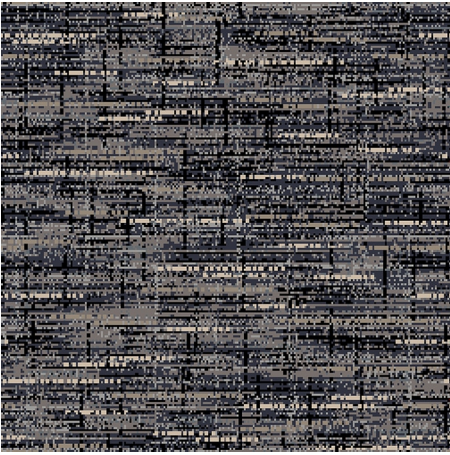

9548C

Colour: Grey, Bronze, Beige, Red

Match: Straight

Range: Distressed, Texture

Repeat: 0.91m (36")

Width: 3.66m (12ft)

Calderdale™

2024 © Calderdale Carpets

Available in:

9548C

9548A

9548E

9548D

9548H

9548B

Calderdale™

2024 © Calderdale Carpets