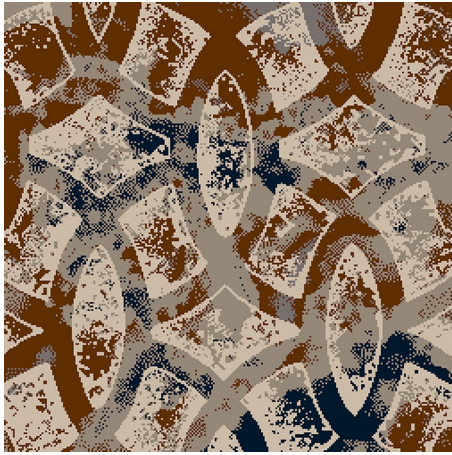

9545B

**Colour:** Blue, Cream, Grey

**Match:** Straight

**Range:** Distressed, Geometric, Traditional

**Repeat:** 3.98m (13FT)

**Width:** 3.66m (12ft)

**Calderdale™**

2024 © Calderdale Carpets

Available in:

9545D

9545C

9545A

9545E

9545B

9545F

Calderdale™