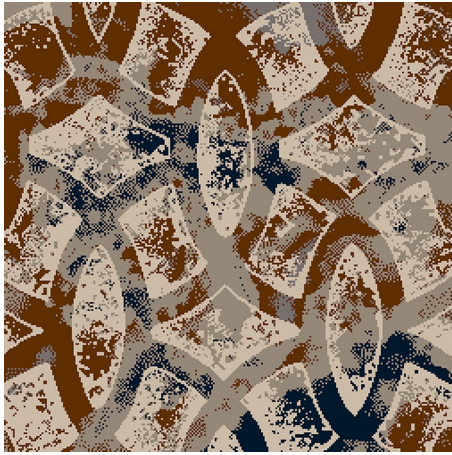

9545B

**Colour:** Blue, Cream, Grey

**Match:** Straight

**Range:** Distressed, Geometric, Traditional

**Repeat:** 3.98m (13FT)

**Width:** 3.66m (12ft)

**Calderdale™**

2025 © Calderdale Carpets

Available in:

9545D

9545C

9545A

9545E

9545B

9545F

Calderdale™