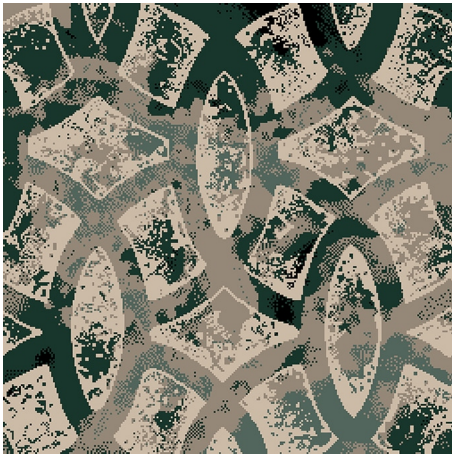

9545B

**Colour:** Blue, Cream, Grey

**Match:** Straight

**Range:** Distressed, Geometric, Traditional

**Repeat:** 3.98m (13FT)

**Width:** 3.66m (12ft)

**Calderdale™**

2025 © Calderdale Carpets

Available in:

9545D

9545C

9545A

9545E

9545B

9545F

Calderdale™