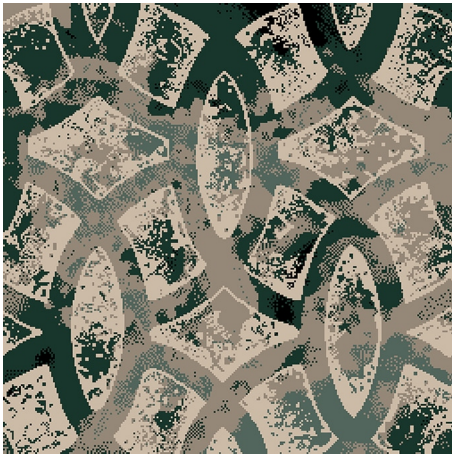

9545B

**Colour:** Blue, Cream, Grey

**Match:** Straight

**Range:** Distressed, Geometric, Traditional

**Repeat:** 3.98m (13FT)

**Width:** 3.66m (12ft)

**Calderdale™**

2024 © Calderdale Carpets

Available in:

9545D

9545C

9545A

9545E

9545B

9545F

Calderdale™