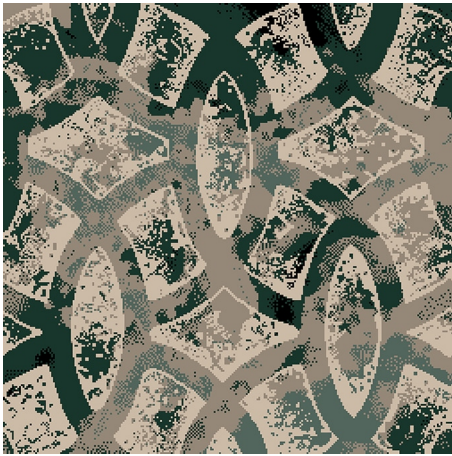

9545E

**Colour:** Red, Grey, Cream, Black

**Match:** Straight

**Range:** Distressed, Geometric, Traditional

**Repeat:** 3.98m (13FT)

**Width:** 3.66m (12ft)

Calderdale™

2024 © Calderdale Carpets

Available in:

9545D

9545C

9545A

9545E

9545B

9545F

Calderdale™