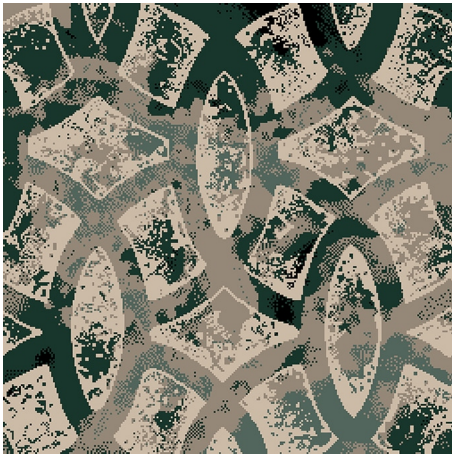

9545E

**Colour:** Red, Grey, Cream, Black

**Match:** Straight

**Range:** Distressed, Geometric, Traditional

**Repeat:** 3.98m (13FT)

**Width:** 3.66m (12ft)

Calderdale™

2025 © Calderdale Carpets

Available in:

9545D

9545C

9545A

9545E

9545B

9545F

Calderdale™