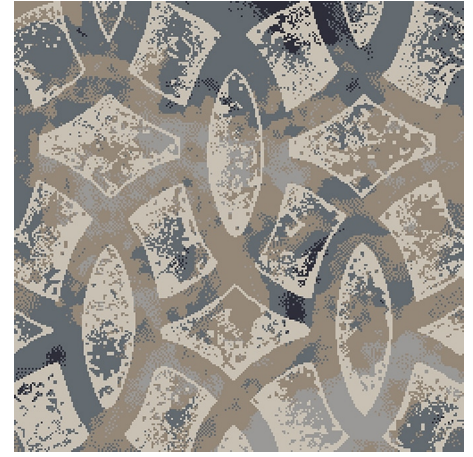

9545A

Colour: Beige, Cream, Grey

Match: Straight

Range: Distressed, Geometric, Traditional

Repeat: 3.98m (13FT)

Width: 3.66m (12ft)

Calderdale™

2025 © Calderdale Carpets

Available in:

9545D

9545C

9545A

9545E

9545B

9545F

Calderdale™