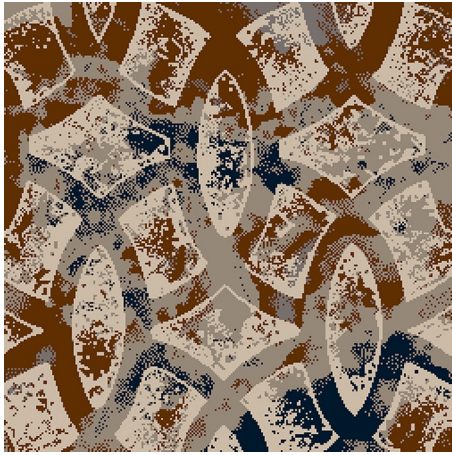

9545C

**Colour:** Cream, Black, Green

**Match:** Straight

**Range:** Distressed, Geometric, Traditional

**Repeat:** 3.98m (13FT)

**Width:** 3.66m (12ft)

**Calderdale™**

2025 © Calderdale Carpets

Available in:

9545D

9545C

9545A

9545E

9545B

9545F

Calderdale™