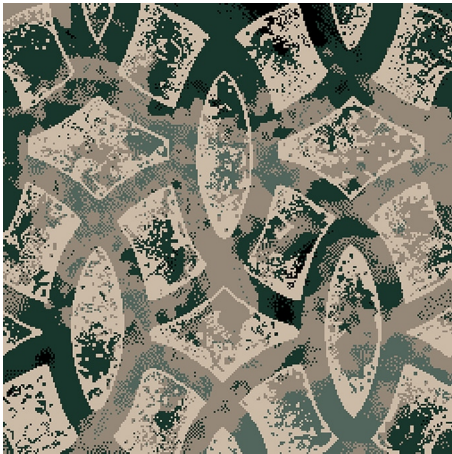

9545C

Colour: Cream, Black, Green

Match: Straight

Range: Distressed, Geometric, Traditional

Repeat: 3.98m (13FT)

Width: 3.66m (12ft)

Calderdale™

2024 © Calderdale Carpets

Available in:

9545D

9545C

9545A

9545E

9545B

9545F

Calderdale™