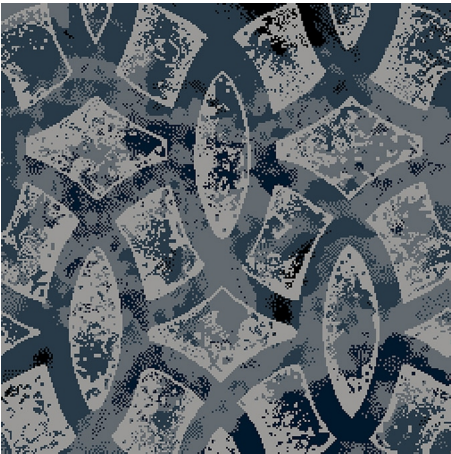

9545C

Colour: Cream, Black, Green

Match: Straight

Range: Distressed, Geometric, Traditional

Repeat: 3.98m (13FT)

Width: 3.66m (12ft)

Calderdale™

2024 © Calderdale Carpets

Available in:

9545D

9545C

9545A

9545E

9545B

9545F

Calderdale™