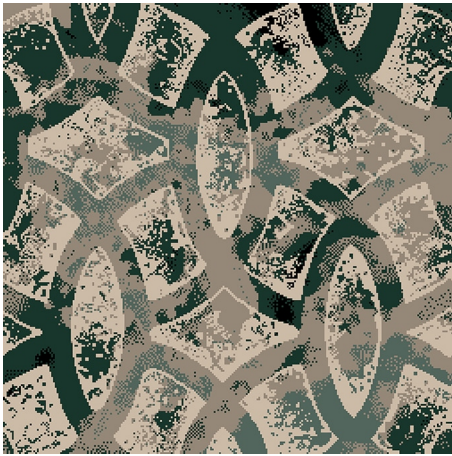

9545C

**Colour:** Cream, Black, Green

**Match:** Straight

**Range:** Distressed, Geometric, Traditional

**Repeat:** 3.98m (13FT)

**Width:** 3.66m (12ft)

**Calderdale™**

2025 © Calderdale Carpets

Available in:

9545D

9545C

9545A

9545E

9545B

9545F

Calderdale™