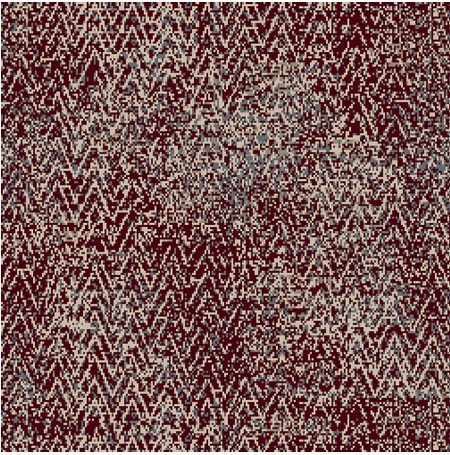

9541K

Colour: Red, Cream

Match: Straight

Range: Texture, Distressed, Herringbone

Repeat: 0.88m (35")

Width: 3.66m (12ft)

Calderdale[™]

2025 © Calderdale Carpets

Available in:

9541B

9541A

9541G

9541C

9541K

9541H

Calderdale™