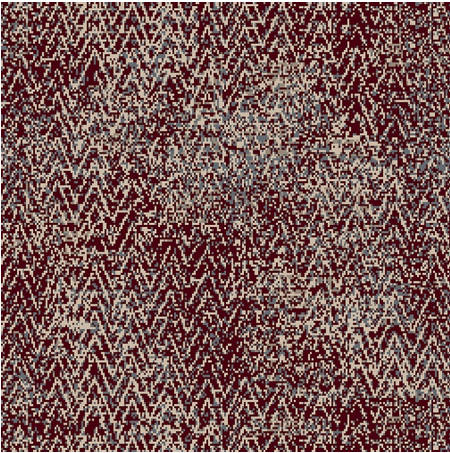

9541K

Colour: Red, Cream

Match: Straight

Range: Texture, Distressed, Herringbone

Repeat: 0.88m (35")

Width: 3.66m (12ft)

Calderdale[™]

2024 © Calderdale Carpets

Available in:

9541B

9541A

9541G

9541C

9541K

9541H

Calderdale™