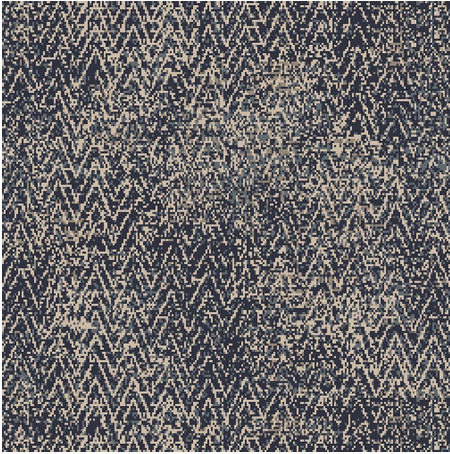

9541G

Colour: Grey, Cream

Match: Straight

Range: Texture, Distressed, Herringbone

Repeat: 0.88m (35")

Width: 3.66m (12ft)

Calderdale[™]

2025 © Calderdale Carpets

Available in:

9541B

9541A

9541G

9541C

9541K

9541H

Calderdale™