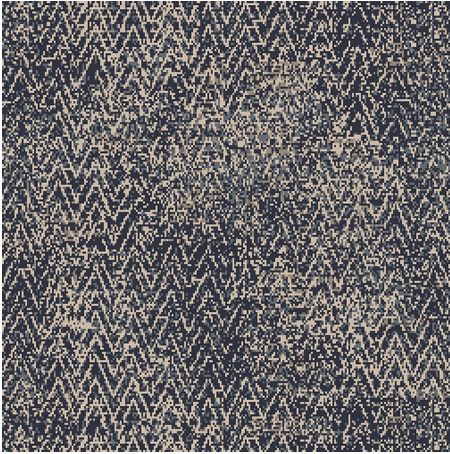

9541G

Colour: Grey, Cream

Match: Straight

Range: Texture, Distressed, Herringbone

Repeat: 0.88m (35")

Width: 3.66m (12ft)

Calderdale[™]

2024 © Calderdale Carpets

Available in:

9541B

9541A

9541G

9541C

9541K

9541H

Calderdale™