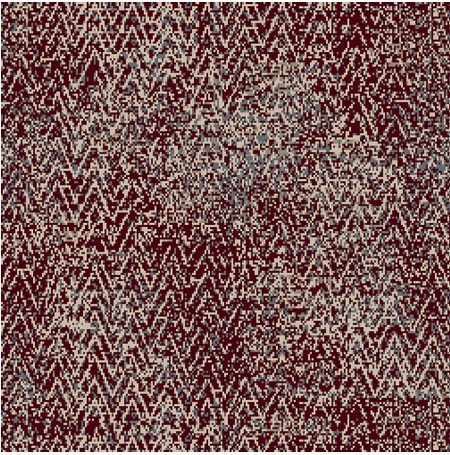

9541G

Colour: Grey, Cream

Match: Straight

Range: Texture, Distressed, Herringbone

Repeat: 0.88m (35")

Width: 3.66m (12ft)

Calderdale[™]

2024 © Calderdale Carpets

Available in:

9541B

9541A

9541G

9541C

9541K

9541H

Calderdale™