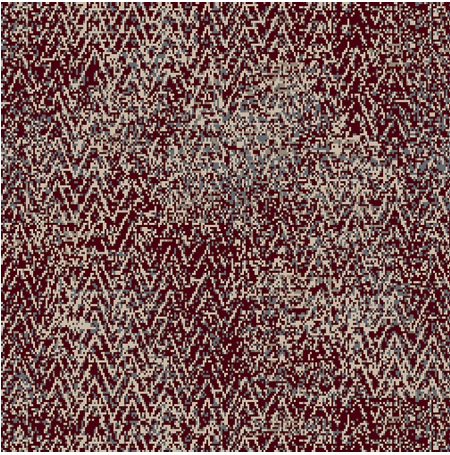

9541G

Colour: Grey, Cream

Match: Straight

Range: Texture, Distressed, Herringbone

Repeat: 0.88m (35")

Width: 3.66m (12ft)

Calderdale[™]

2025 © Calderdale Carpets

Available in:

9541B

9541A

9541G

9541C

9541K

9541H

Calderdale™