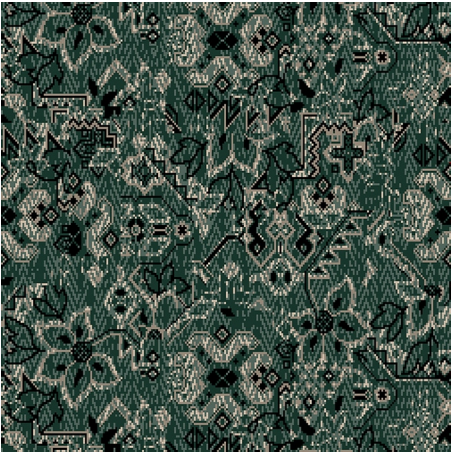

9540H

**Colour:** Cream, Grey

**Match:** Straight

**Range:** Distressed, Traditional, Herringbone

**Repeat:** 0.69m (27")

**Width:** 3.66m (12ft)

Calderdale™

2024 © Calderdale Carpets

Available in:

9540B

9540A

9540F

9540E

9540H

9540G

Calderdale™