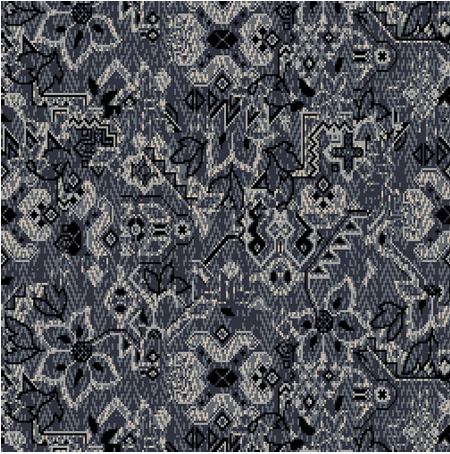

9540E

Colour: Green, Cream

Match: Straight

Range: Distressed, Traditional, Herringbone

Repeat: 0.69m (27")

Width: 3.66m (12ft)

Calderdale[™]

2025 © Calderdale Carpets

Available in:

9540B

9540A

9540F

9540E

9540H

9540G

Calderdale™