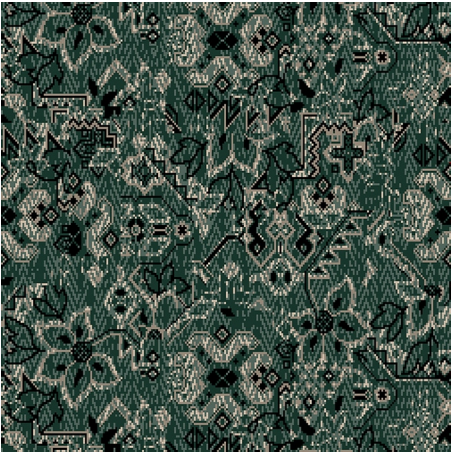

9540E

Colour: Green, Cream

Match: Straight

Range: Distressed, Traditional, Herringbone

Repeat: 0.69m (27")

Width: 3.66m (12ft)

Calderdale[™]

2025 © Calderdale Carpets

Available in:

9540B

9540A

9540F

9540E

9540H

9540G

Calderdale™