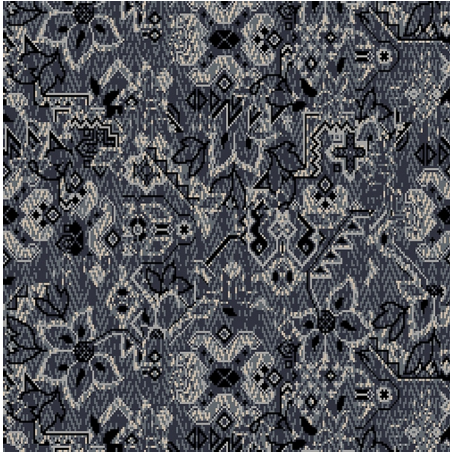

9540F

Colour: Red, Black

Match: Straight

Range: Distressed, Traditional, Herringbone

Repeat: 0.69m (27")

Width: 3.66m (12ft)

Calderdale™

2024 © Calderdale Carpets

Available in:

9540B

9540A

9540F

9540E

9540H

9540G

Calderdale™