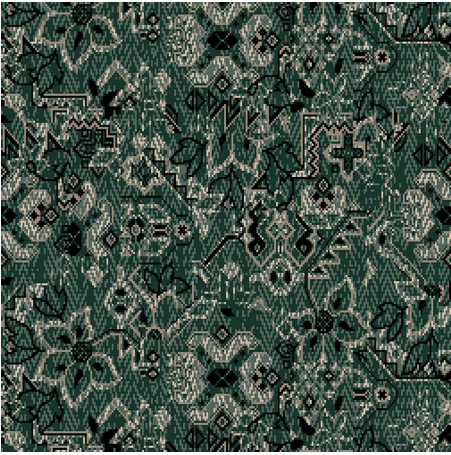

9540A

Colour: Black, Grey

Match: Straight

Range: Distressed, Traditional, Herringbone

Repeat: 0.69m (27")

Width: 3.66m (12ft)

Calderdale™

2025 © Calderdale Carpets

Available in:

9540B

9540A

9540F

9540E

9540H

9540G

Calderdale™