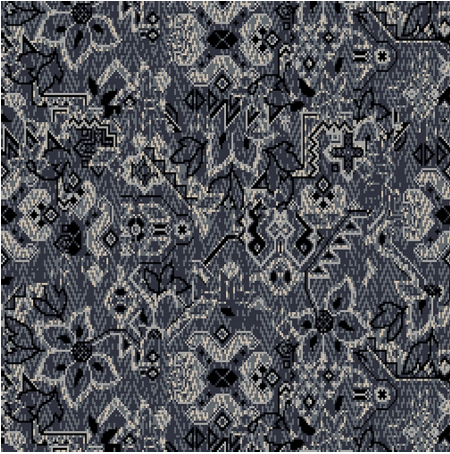

9540A

**Colour:** Black, Grey

**Match:** Straight

**Range:** Distressed, Traditional, Herringbone

**Repeat:** 0.69m (27")

**Width:** 3.66m (12ft)

**Calderdale**<sup>™</sup>

2024 © Calderdale Carpets

Available in:

9540B

9540A

9540F

9540E

9540H

9540G

Calderdale™