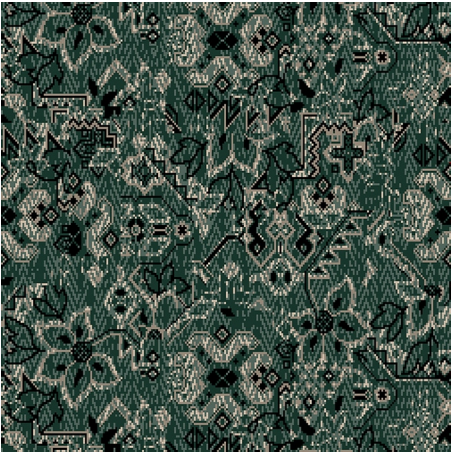

9540B

Colour: Blue, Grey

Match: Straight

Range: Distressed, Traditional, Herringbone

Repeat: 0.69m (27")

Width: 3.66m (12ft)

Calderdale™

2024 © Calderdale Carpets

Available in:

9540B

9540A

9540F

9540E

9540H

9540G

Calderdale™