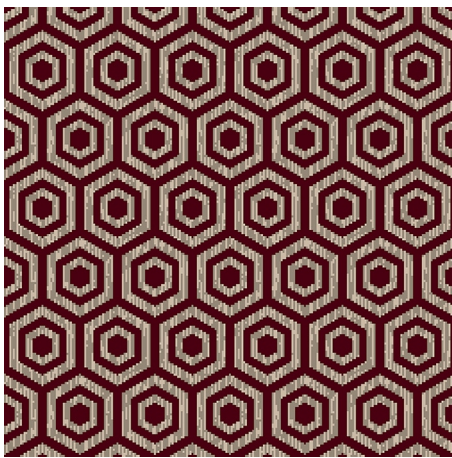

9537G

Colour: Grey, Cream

Match: Straight

Range: Geometric, Contemporary

Repeat: 0.28m (11")

Width: 3.66m (12ft)

Calderdale™

2025 © Calderdale Carpets

Available in:

9537G

9537A

9537N

9537M

9537U

9537P

Calderdale™