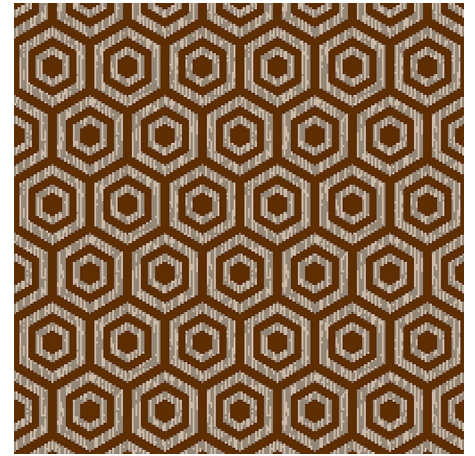

9537G

Colour: Grey, Cream

Match: Straight

Range: Geometric, Contemporary

Repeat: 0.28m (11")

Width: 3.66m (12ft)

Calderdale™

2025 © Calderdale Carpets

Available in:

9537G

9537A

9537N

9537M

9537U

9537P

Calderdale™