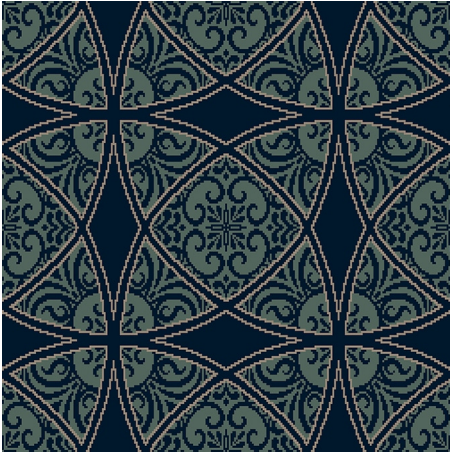

9536N

Colour: Grey, Cream

Match: Straight

Range: Contemporary, Traditional

Repeat: 0.46m (18")

Width: 3.66m (12ft)

Calderdale™

2024 © Calderdale Carpets

Available in:

9536K

9536R

9536E

9536J

9536N

9536B

Calderdale™