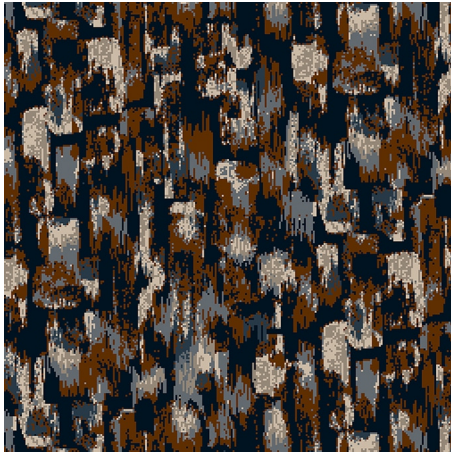

9529C

Colour: Bronze, Grey, Blue

Match: Straight

Range: Texture, Abstract

Repeat: 0.87m (34")

Width: 3.66m (12ft)

Calderdale™

2024 © Calderdale Carpets

Available in:

9529H

9529J

9529D

9529G

9529A

9529C

Calderdale™