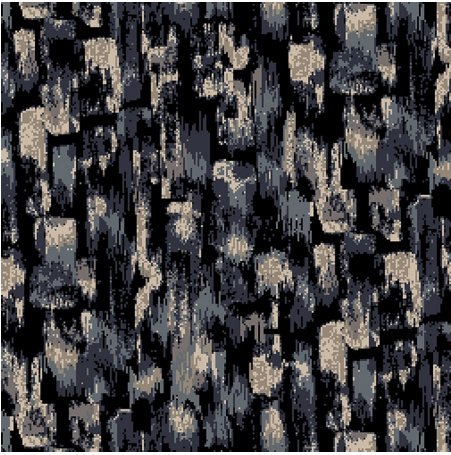

9529C

Colour: Bronze, Grey, Blue

Match: Straight

Range: Texture, Abstract

Repeat: 0.87m (34")

Width: 3.66m (12ft)

Calderdale™

2024 © Calderdale Carpets

Available in:

9529H

9529J

9529D

9529G

9529A

9529C

Calderdale™