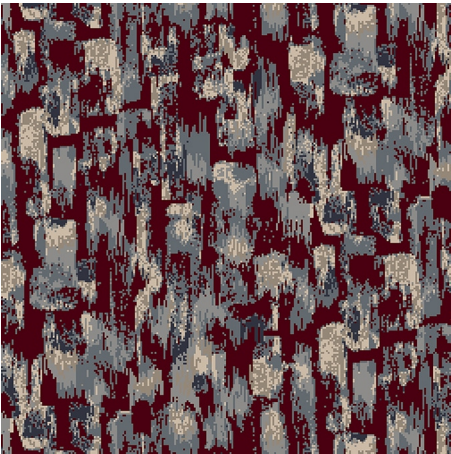

9529C

Colour: Bronze, Grey, Blue

Match: Straight

Range: Texture, Abstract

Repeat: 0.87m (34")

Width: 3.66m (12ft)

Calderdale™

2024 © Calderdale Carpets

Available in:

9529H

9529J

9529D

9529G

9529A

9529C

Calderdale™