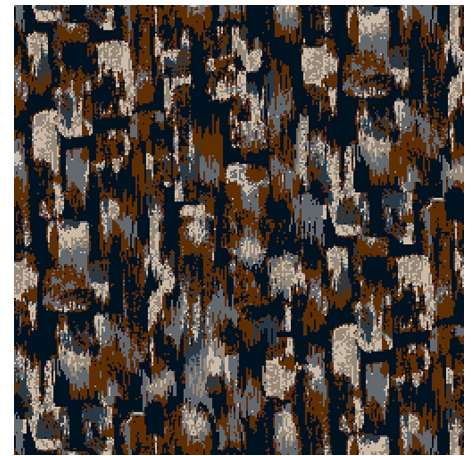

9529A

Colour: Blue, Grey, Cream

Match: Straight

Range: Texture, Abstract

Repeat: 0.87m (34")

Width: 3.66m (12ft)

Calderdale™

2025 © Calderdale Carpets

Available in:

9529H

9529J

9529D

9529G

9529A

9529C

Calderdale™