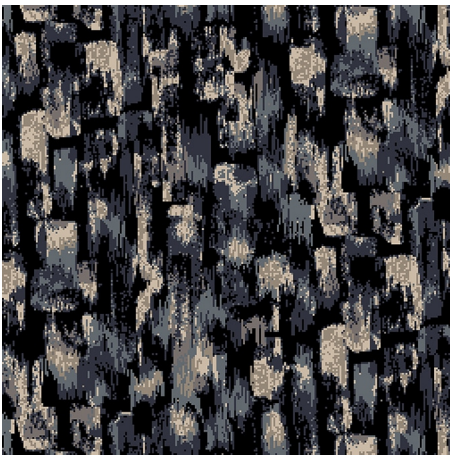

9529A

Colour: Blue, Grey, Cream

Match: Straight

Range: Texture, Abstract

Repeat: 0.87m (34")

Width: 3.66m (12ft)

Calderdale™

2025 © Calderdale Carpets

Available in:

9529H

9529J

9529D

9529G

9529A

9529C

Calderdale™