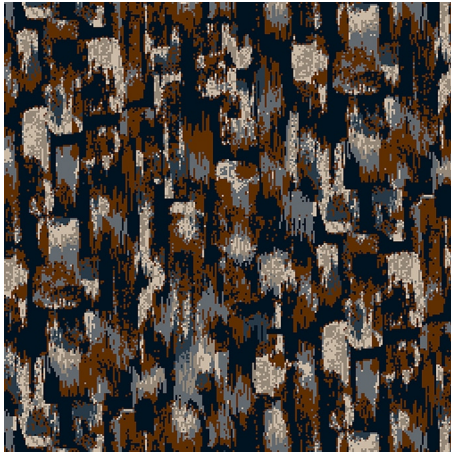

9529A

Colour: Blue, Grey, Cream

Match: Straight

Range: Texture, Abstract

Repeat: 0.87m (34")

Width: 3.66m (12ft)

Calderdale™

2024 © Calderdale Carpets

Available in:

9529H

9529J

9529D

9529G

9529A

9529C

Calderdale™