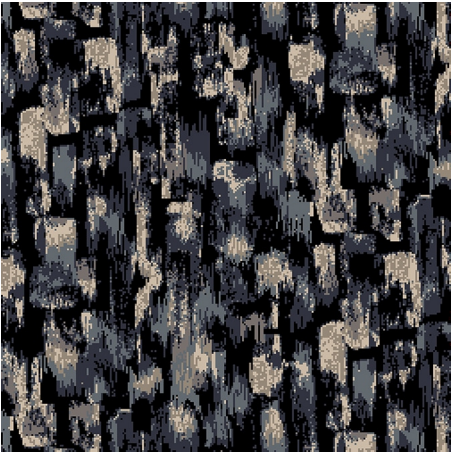

9529A

Colour: Blue, Grey, Cream

Match: Straight

Range: Texture, Abstract

Repeat: 0.87m (34")

Width: 3.66m (12ft)

Calderdale™

2024 © Calderdale Carpets

Available in:

9529H

9529J

9529D

9529G

9529A

9529C

Calderdale™