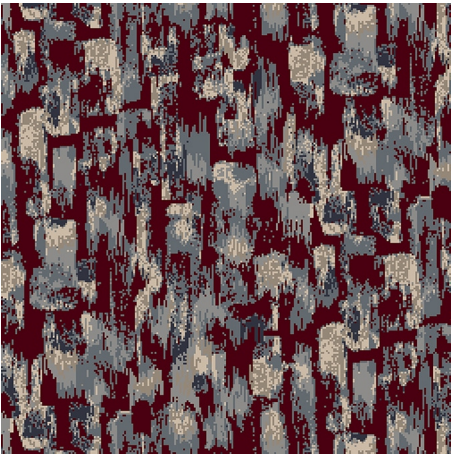

9529A

Colour: Blue, Grey, Cream

Match: Straight

Range: Texture, Abstract

Repeat: 0.87m (34")

Width: 3.66m (12ft)

Calderdale™

2024 © Calderdale Carpets

Available in:

9529H

9529J

9529D

9529G

9529A

9529C

Calderdale™