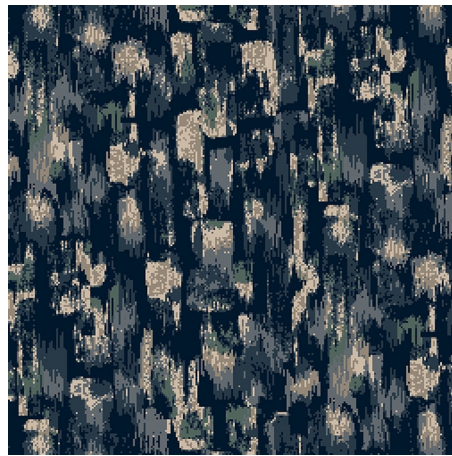

9529A

Colour: Blue, Grey, Cream

Match: Straight

Range: Texture, Abstract

Repeat: 0.87m (34")

Width: 3.66m (12ft)

Calderdale™

2025 © Calderdale Carpets

Available in:

9529H

9529J

9529D

9529G

9529A

9529C

Calderdale™