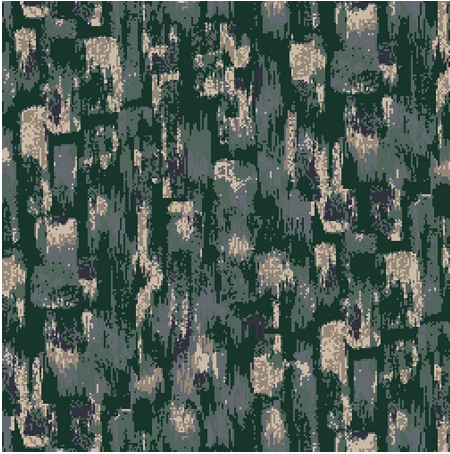

9529G

Colour: Black, Grey, Cream

Match: Straight

Range: Texture, Abstract

Repeat: 0.87m (34")

Width: 3.66m (12ft)

Calderdale™

2024 © Calderdale Carpets

Available in:

9529H

9529J

9529D

9529G

9529A

9529C

Calderdale™