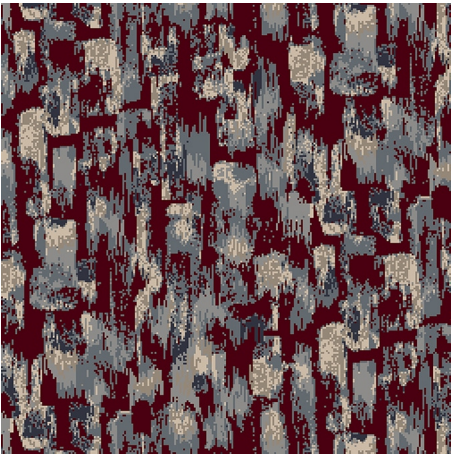

9529G

Colour: Black, Grey, Cream

Match: Straight

Range: Texture, Abstract

Repeat: 0.87m (34")

Width: 3.66m (12ft)

Calderdale™

2025 © Calderdale Carpets

Available in:

9529H

9529J

9529D

9529G

9529A

9529C

Calderdale™