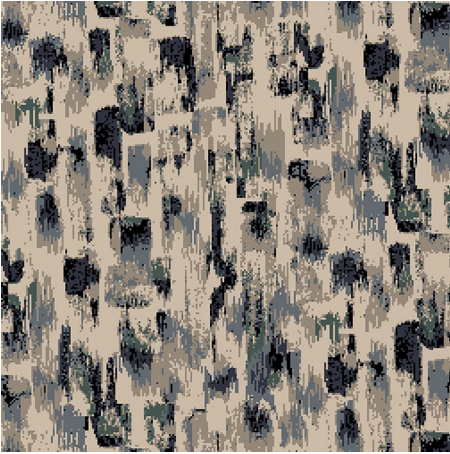

9529G

Colour: Black, Grey, Cream

Match: Straight

Range: Texture, Abstract

Repeat: 0.87m (34")

Width: 3.66m (12ft)

Calderdale™

2024 © Calderdale Carpets

Available in:

9529H

9529J

9529D

9529G

9529A

9529C

Calderdale™