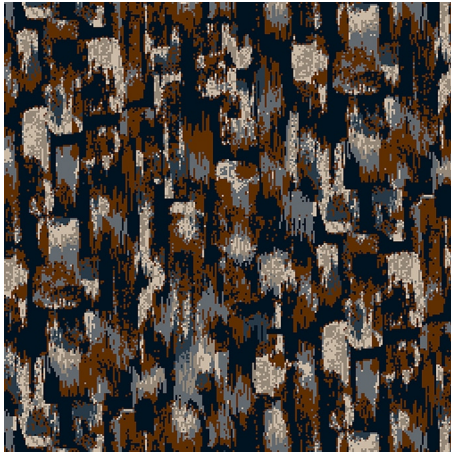

9529G

Colour: Black, Grey, Cream

Match: Straight

Range: Texture, Abstract

Repeat: 0.87m (34")

Width: 3.66m (12ft)

Calderdale™

2025 © Calderdale Carpets

Available in:

9529H

9529J

9529D

9529G

9529A

9529C

Calderdale™