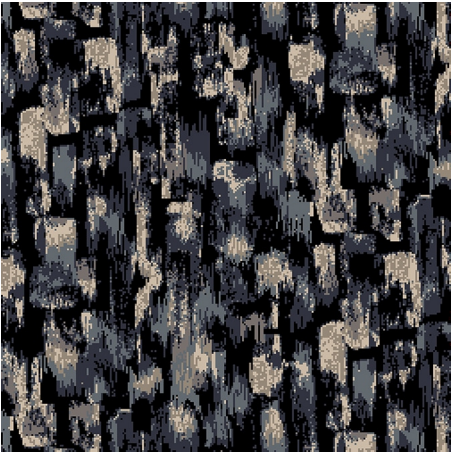

9529G

Colour: Black, Grey, Cream

Match: Straight

Range: Texture, Abstract

Repeat: 0.87m (34")

Width: 3.66m (12ft)

Calderdale™

2024 © Calderdale Carpets

Available in:

9529H

9529J

9529D

9529G

9529A

9529C

Calderdale™