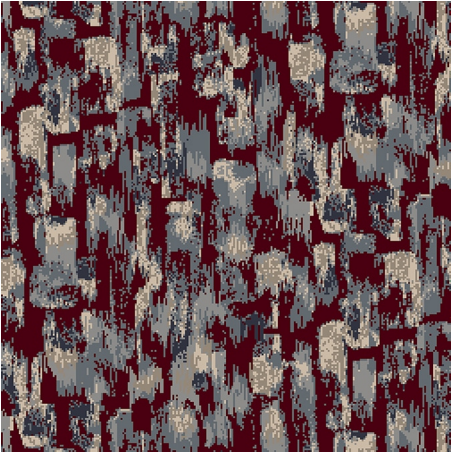

9529G

Colour: Black, Grey, Cream

Match: Straight

Range: Texture, Abstract

Repeat: 0.87m (34")

Width: 3.66m (12ft)

Calderdale™

2024 © Calderdale Carpets

Available in:

9529H

9529J

9529D

9529G

9529A

9529C

Calderdale™