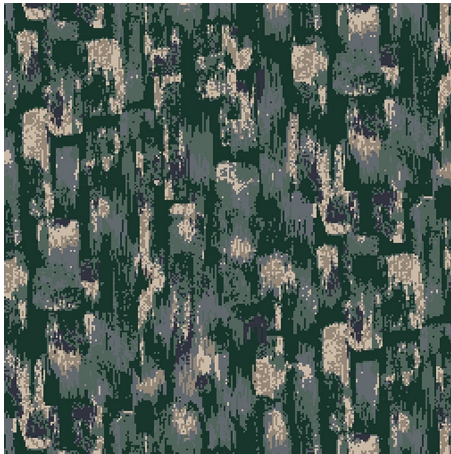

9529G

Colour: Black, Grey, Cream

Match: Straight

Range: Texture, Abstract

Repeat: 0.87m (34")

Width: 3.66m (12ft)

Calderdale™

2025 © Calderdale Carpets

Available in:

9529H

9529J

9529D

9529G

9529A

9529C

Calderdale™