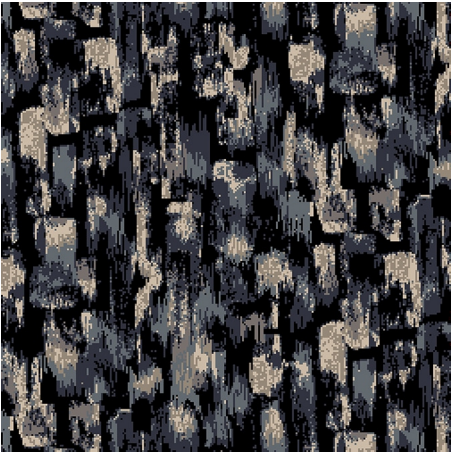

9529G

Colour: Black, Grey, Cream

Match: Straight

Range: Texture, Abstract

Repeat: 0.87m (34")

Width: 3.66m (12ft)

Calderdale™

2025 © Calderdale Carpets

Available in:

9529H

9529J

9529D

9529G

9529A

9529C

Calderdale™