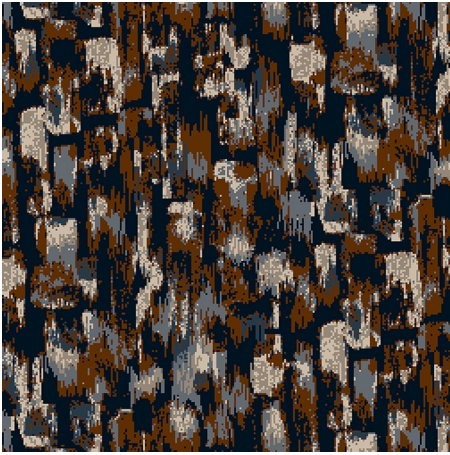

9529G

Colour: Black, Grey, Cream

Match: Straight

Range: Texture, Abstract

Repeat: 0.87m (34")

Width: 3.66m (12ft)

Calderdale™

2024 © Calderdale Carpets

Available in:

9529H

9529J

9529D

9529G

9529A

9529C

Calderdale™