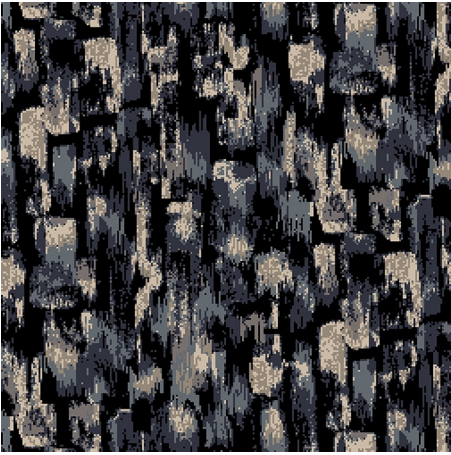

9529H

Colour: Red, Grey, Cream

Match: Straight

Range: Texture, Abstract

Repeat: 0.87m (34")

Width: 3.66m (12ft)

Calderdale™

2025 © Calderdale Carpets

Available in:

9529H

9529J

9529D

9529G

9529A

9529C

Calderdale™