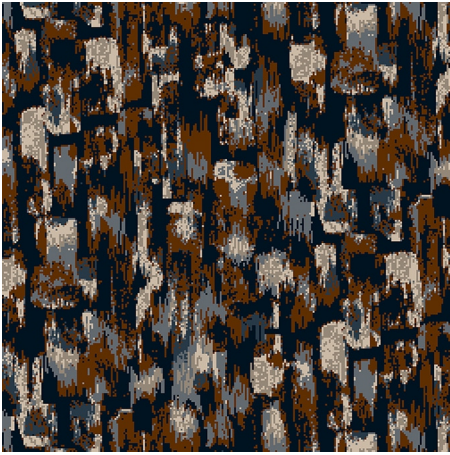

9529H

Colour: Red, Grey, Cream

Match: Straight

Range: Texture, Abstract

Repeat: 0.87m (34")

Width: 3.66m (12ft)

Calderdale™

2025 © Calderdale Carpets

Available in:

9529H

9529J

9529D

9529G

9529A

9529C

Calderdale™