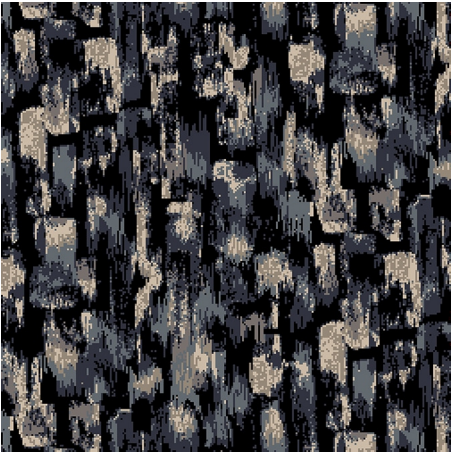

9529H

Colour: Red, Grey, Cream

Match: Straight

Range: Texture, Abstract

Repeat: 0.87m (34")

Width: 3.66m (12ft)

Calderdale™

2024 © Calderdale Carpets

Available in:

9529H

9529J

9529D

9529G

9529A

9529C

Calderdale™