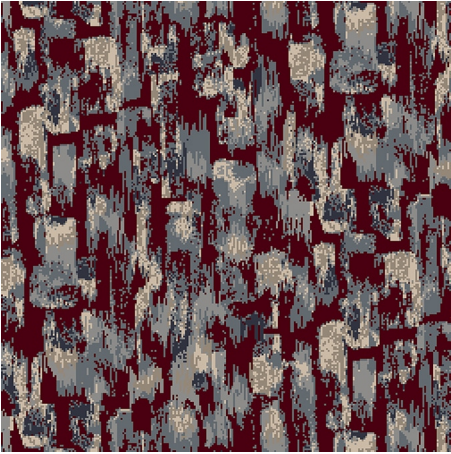

9529H

Colour: Red, Grey, Cream

Match: Straight

Range: Texture, Abstract

Repeat: 0.87m (34")

Width: 3.66m (12ft)

Calderdale™

2025 © Calderdale Carpets

Available in:

9529H

9529J

9529D

9529G

9529A

9529C

Calderdale™