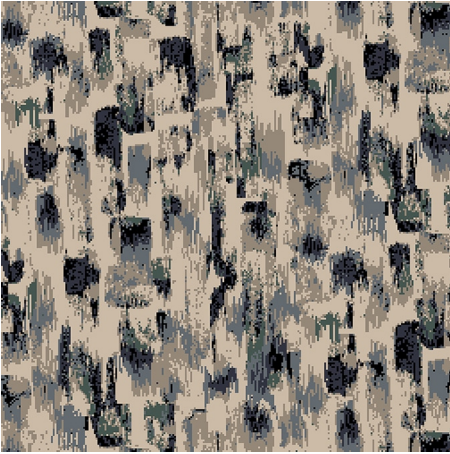

9529H

Colour: Red, Grey, Cream

Match: Straight

Range: Texture, Abstract

Repeat: 0.87m (34")

Width: 3.66m (12ft)

Calderdale™

2025 © Calderdale Carpets

Available in:

9529H

9529J

9529D

9529G

9529A

9529C

Calderdale™