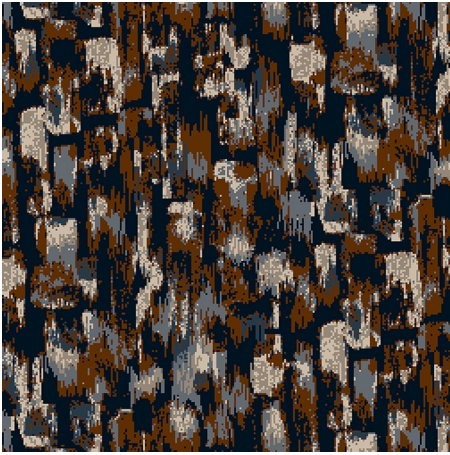

9529H

Colour: Red, Grey, Cream

Match: Straight

Range: Texture, Abstract

Repeat: 0.87m (34")

Width: 3.66m (12ft)

Calderdale™

2024 © Calderdale Carpets

Available in:

9529H

9529J

9529D

9529G

9529A

9529C

Calderdale™