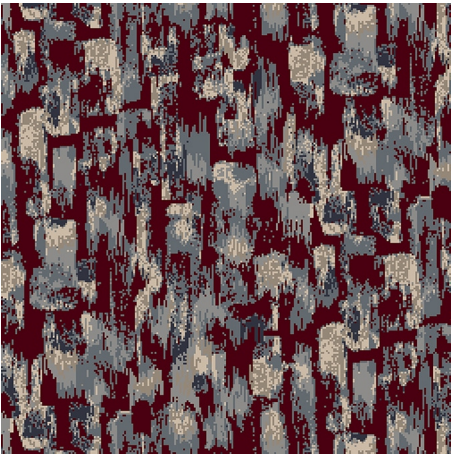

9529H

Colour: Red, Grey, Cream

Match: Straight

Range: Texture, Abstract

Repeat: 0.87m (34")

Width: 3.66m (12ft)

Calderdale™

2024 © Calderdale Carpets

Available in:

9529H

9529J

9529D

9529G

9529A

9529C

Calderdale™