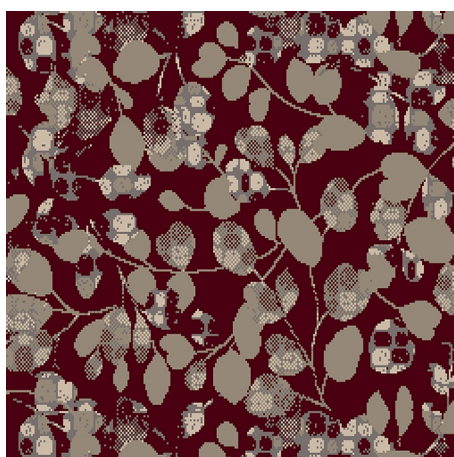

9527M

Colour: Blue, Beige, Cream

Match: Straight

Range: Foliage, Floral, Texture

Repeat: 0.81m (32")

Width: 3.66m (12ft)

Calderdale™

2024 © Calderdale Carpets

Available in:

9527H

9527C

9527K

9527L

9527U

9527M

Calderdale™