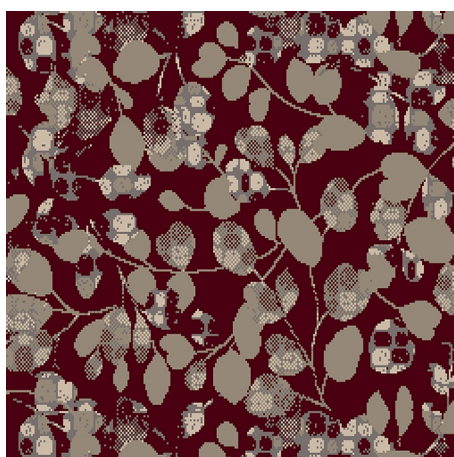

9527U

**Colour:** Black, Grey, Cream

**Match:** Straight

**Range:** Foliage, Floral, Texture

**Repeat:** 0.81m (32")

**Width:** 3.66m (12ft)

**Calderdale™**

2024 © Calderdale Carpets

Available in:

9527H

9527C

9527K

9527L

9527U

9527M

Calderdale™