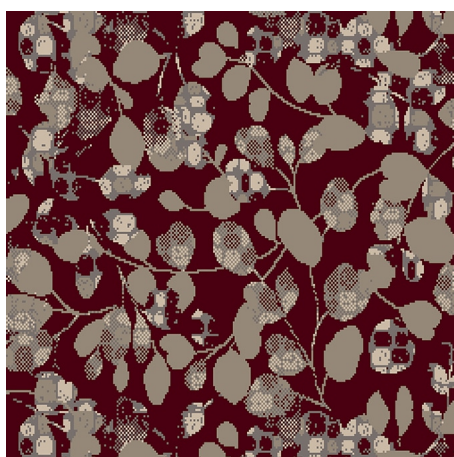

9527U

Colour: Black, Grey, Cream

Match: Straight

Range: Foliage, Floral, Texture

Repeat: 0.81m (32")

Width: 3.66m (12ft)

Calderdale™

2025 © Calderdale Carpets

Available in:

9527H

9527C

9527K

9527L

9527U

9527M

Calderdale™