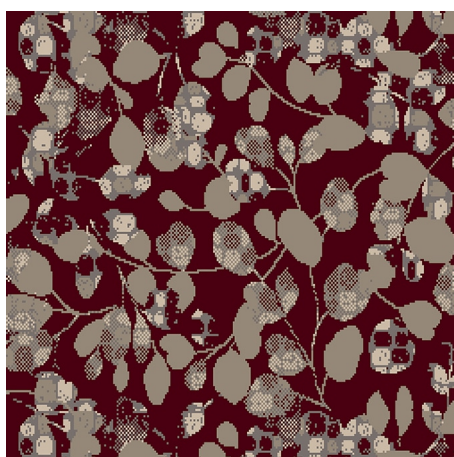

9527K

Colour: Green, Beige, Cream

Match: Straight

Range: Foliage, Floral, Texture

Repeat: 0.81m (32")

Width: 3.66m (12ft)

Calderdale™

2025 © Calderdale Carpets

Available in:

9527H

9527C

9527K

9527L

9527U

9527M

Calderdale™