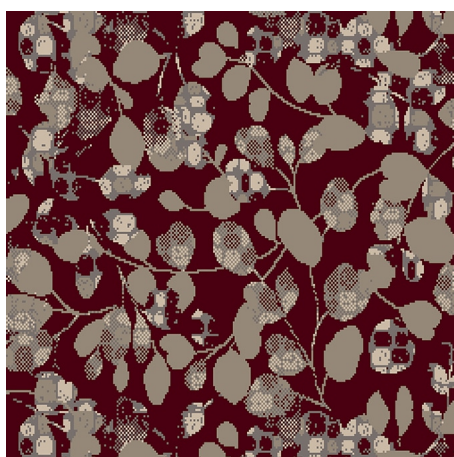

9527K

Colour: Green, Beige, Cream

Match: Straight

Range: Foliage, Floral, Texture

Repeat: 0.81m (32")

Width: 3.66m (12ft)

Calderdale™

2024 © Calderdale Carpets

Available in:

9527H

9527C

9527K

9527L

9527U

9527M

Calderdale™