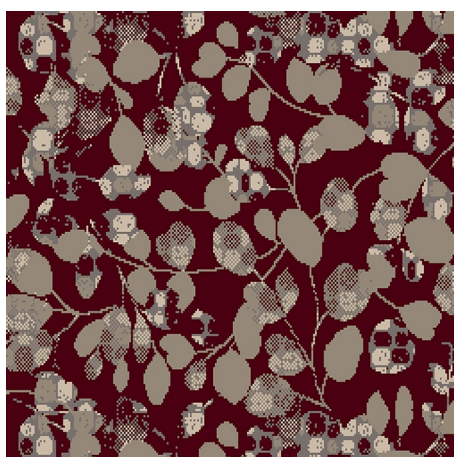

9527H

Colour: Grey, Cream

Match: Straight

Range: Foliage, Floral, Texture

Repeat: 0.81m (32")

Width: 3.66m (12ft)

Calderdale™

2025 © Calderdale Carpets

Available in:

9527H

9527C

9527K

9527L

9527U

9527M

Calderdale™