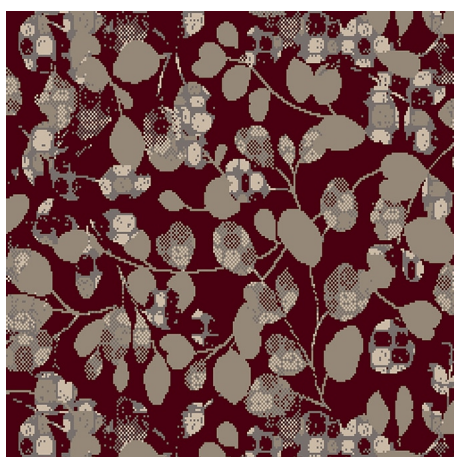

9527H

Colour: Grey, Cream

Match: Straight

Range: Foliage, Floral, Texture

Repeat: 0.81m (32")

Width: 3.66m (12ft)

Calderdale™

2024 © Calderdale Carpets

Available in:

9527H

9527C

9527K

9527L

9527U

9527M

Calderdale™