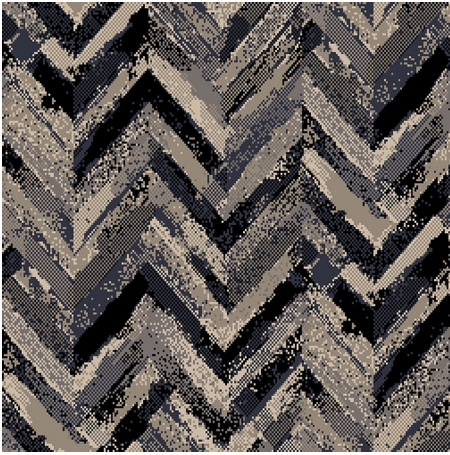

9526A

Colour: Bronze, Cream, Grey, Blue

Match: Straight

Range: Texture, Distressed, Herringbone

Repeat: 0.91m (36")

Width: 3.66m (12ft)

Calderdale™

2024 © Calderdale Carpets

Available in:

9526B

9526A

9526E

9526D

9526F

9526H

Calderdale™