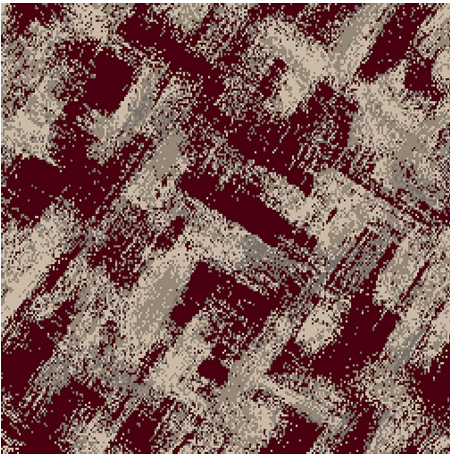

9521B

Colour: Blue, Green, Cream

Match: Straight

Range: Texture

Repeat: 0.91m (36")

Width: 3.66m (12ft)

Calderdale™

2025 © Calderdale Carpets

Available in:

9521T

9521L

9521A

9521H

9521G

9521B

Calderdale™