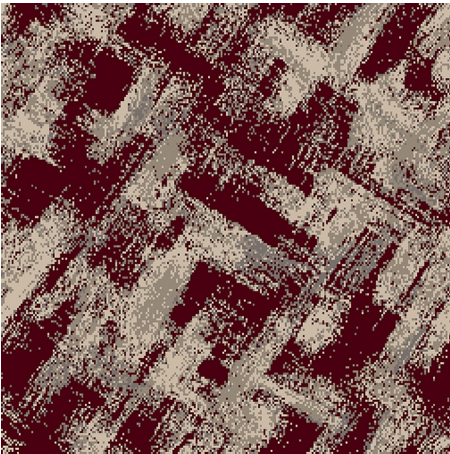

9521B

Colour: Blue, Green, Cream

Match: Straight

Range: Texture

Repeat: 0.91m (36")

Width: 3.66m (12ft)

Calderdale™

2024 © Calderdale Carpets

Available in:

9521T

9521L

9521A

9521H

9521G

9521B

Calderdale™