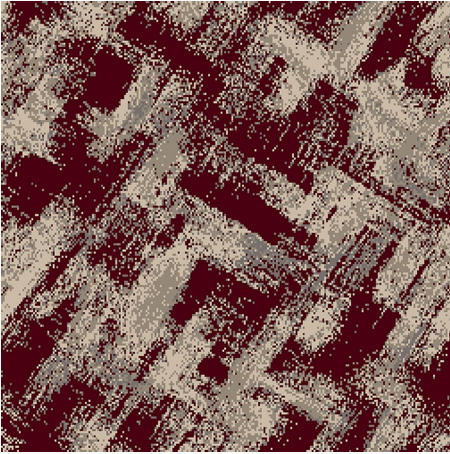

9521G

Colour: Blue, Grey

Match: Straight

Range: Texture

Repeat: 0.91m (36")

Width: 3.66m (12ft)

Calderdale™

2025 © Calderdale Carpets

Available in:

9521T

9521L

9521A

9521H

9521G

9521B

Calderdale™