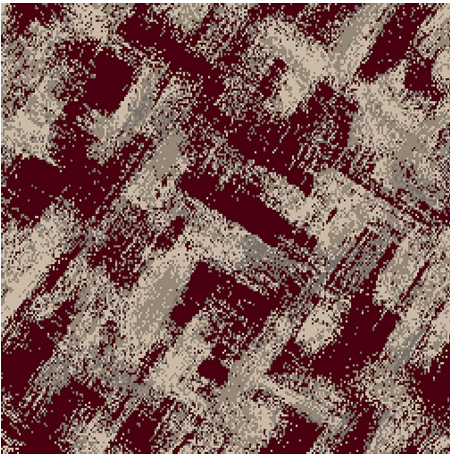

9521L

Colour: Red, Beige, Cream

Match: Straight

Range: Texture

Repeat: 0.91m (36")

Width: 3.66m (12ft)

Calderdale[™]

2025 © Calderdale Carpets

Available in:

9521T

9521L

9521A

9521H

9521G

9521B

Calderdale™