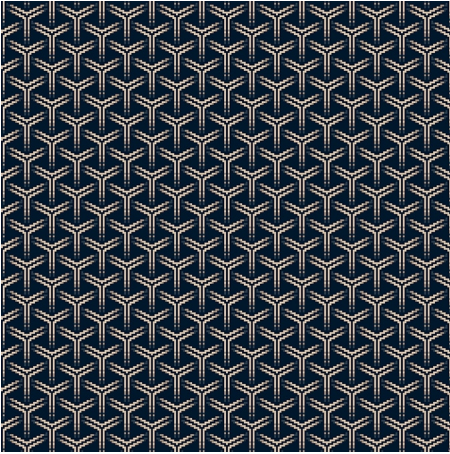

9520U

Colour: Red

Match: Straight

Range: Geometric, Contemporary

Repeat: 0.07m (3")

Width: 3.66m (12ft)

Calderdale[™]

2025 © Calderdale Carpets

Available in:

9520C

9520A

9520T

9520M

9520V

9520U

Calderdale™