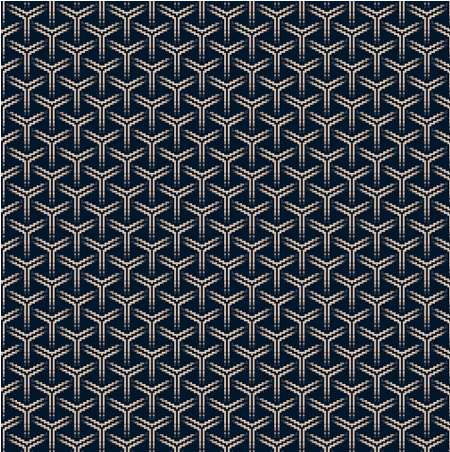

9520V

Colour: Cream

Match: Straight

Range: Geometric, Contemporary

Repeat: 0.07m (3")

Width: 3.66m (12ft)

Calderdale™

2024 © Calderdale Carpets

Available in:

9520C

9520A

9520T

9520M

9520V

9520U

Calderdale™