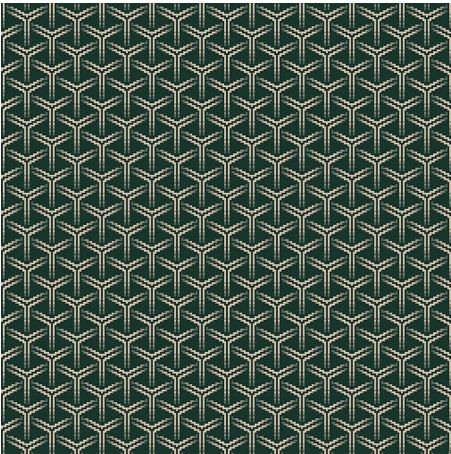

9520C

Colour: Green

Match: Straight

Range: Geometric, Contemporary

Repeat: 0.07m (3")

Width: 3.66m (12ft)

Calderdale™

2025 © Calderdale Carpets

Available in:

9520C

9520A

9520T

9520M

9520V

9520U

Calderdale™