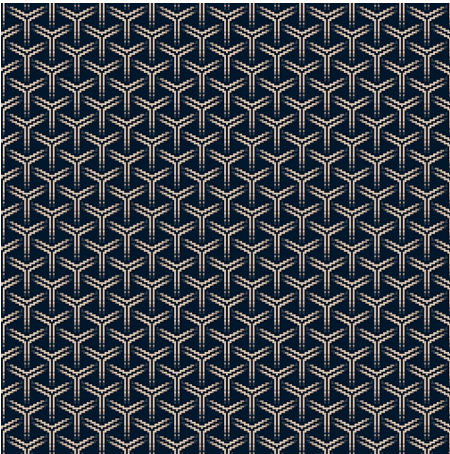

9520C

Colour: Green

Match: Straight

Range: Geometric, Contemporary

Repeat: 0.07m (3")

Width: 3.66m (12ft)

Calderdale™

2025 © Calderdale Carpets

Available in:

9520C

9520A

9520T

9520M

9520V

9520U

Calderdale™