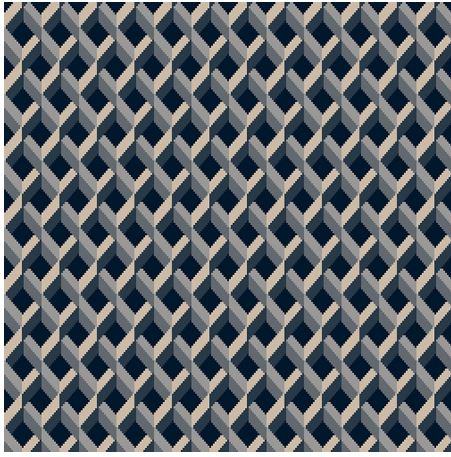

9518N

Colour: Red, Cream, Grey

Match: Straight

Range: Contemporary, Geometric

Repeat: 0.14m (5")

Width: 3.66m (12ft)

Calderdale™

2025 © Calderdale Carpets

Available in:

9518R

9518Y

9518N

9518Z

9518J

9518U

Calderdale™