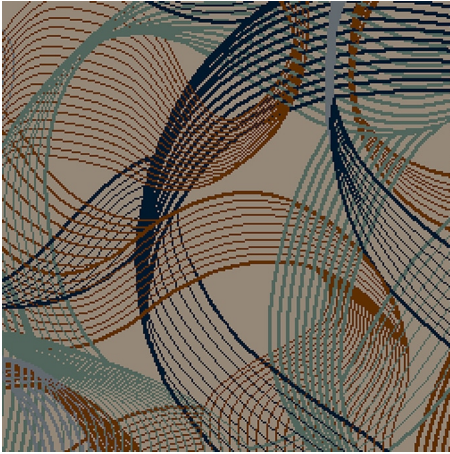

9517F

Colour: Black, Grey, Bronze

Match: Straight

Range: Swirls, Scrolls

Repeat: 3.66m (12FT)

Width: 3.66m (12ft)

Calderdale™

2024 © Calderdale Carpets

Available in:

9517E

9517C

9517J

9517F

9517L

9517U

Calderdale™