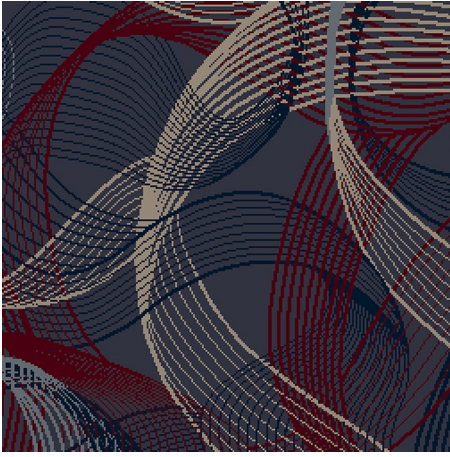

9517F

Colour: Black, Grey, Bronze

Match: Straight

Range: Swirls, Scrolls

Repeat: 3.66m (12FT)

Width: 3.66m (12ft)

Calderdale™

2025 © Calderdale Carpets

Available in:

9517E

9517C

9517J

9517F

9517L

9517U

Calderdale™