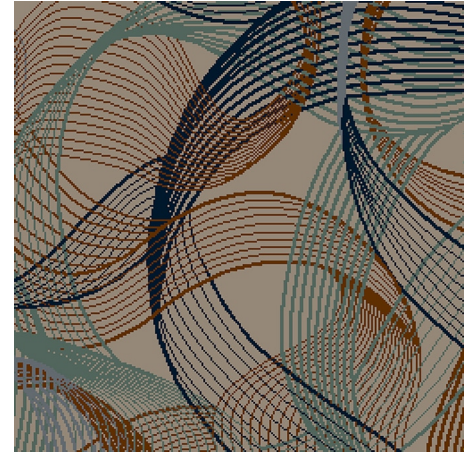

9517F

Colour: Black, Grey, Bronze

Match: Straight

Range: Swirls, Scrolls

Repeat: 3.66m (12FT)

Width: 3.66m (12ft)

Calderdale™

2025 © Calderdale Carpets

Available in:

9517E

9517C

9517J

9517F

9517L

9517U

Calderdale™