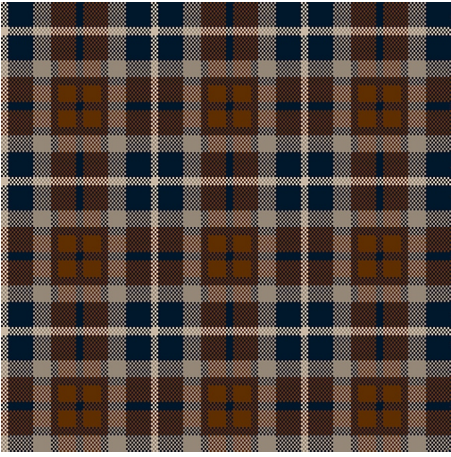

9515Z

Colour: Black, Cream

Match: Straight

Range: Tartan

Repeat: 0.31m (12")

Width: 3.66m (12ft)

Calderdale™

2025 © Calderdale Carpets

Available in:

9515J

9515F

9515E

9515M

9515P

9515Z

Calderdale™